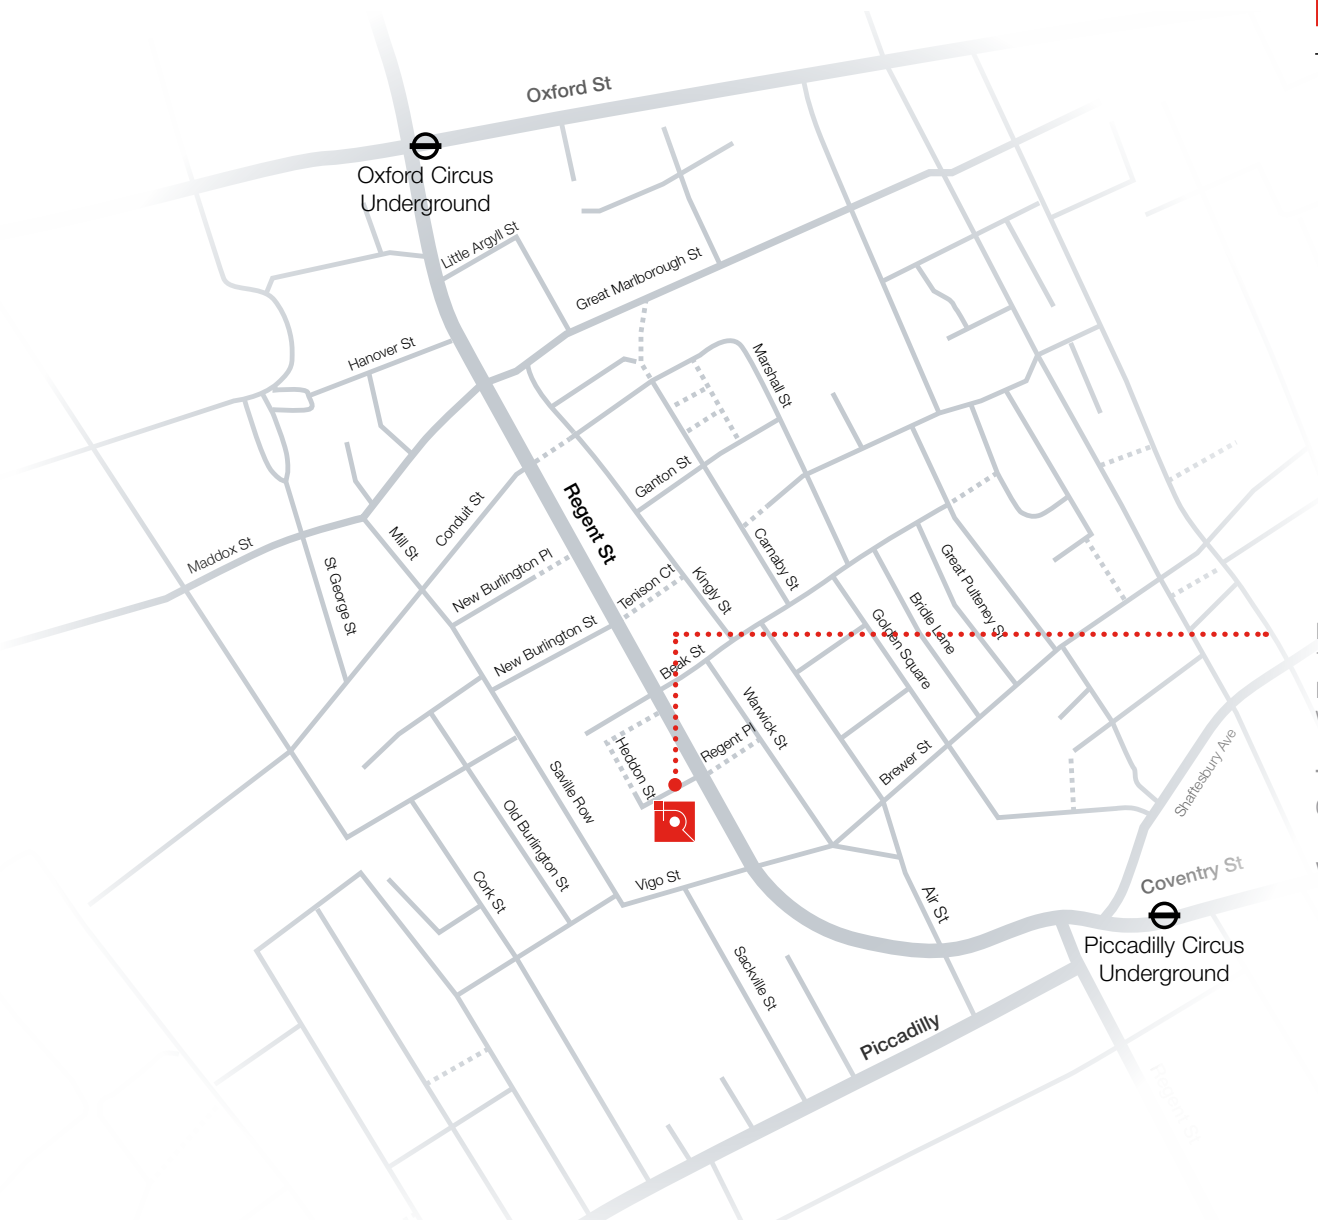

**LONDON OFFICE**  
LOCATION MAP

TERENCE  
& GOURKE

**LONDON OFFICE**  
7 Heddon Street  
London  
W1B 4BD

**TELEPHONE**  
020 3664 6755

[www.torltd.co.uk](http://www.torltd.co.uk)

**By London Underground (Tube):**

Nearest underground stations in order are:  
Piccadilly Circus (Zone 1 - Bakerloo / Piccadilly Line)  
Oxford Circus (Zone 1 - Bakerloo / Central / Victoria Line)

Transport for London  
[www.tfl.gov.uk](http://www.tfl.gov.uk)