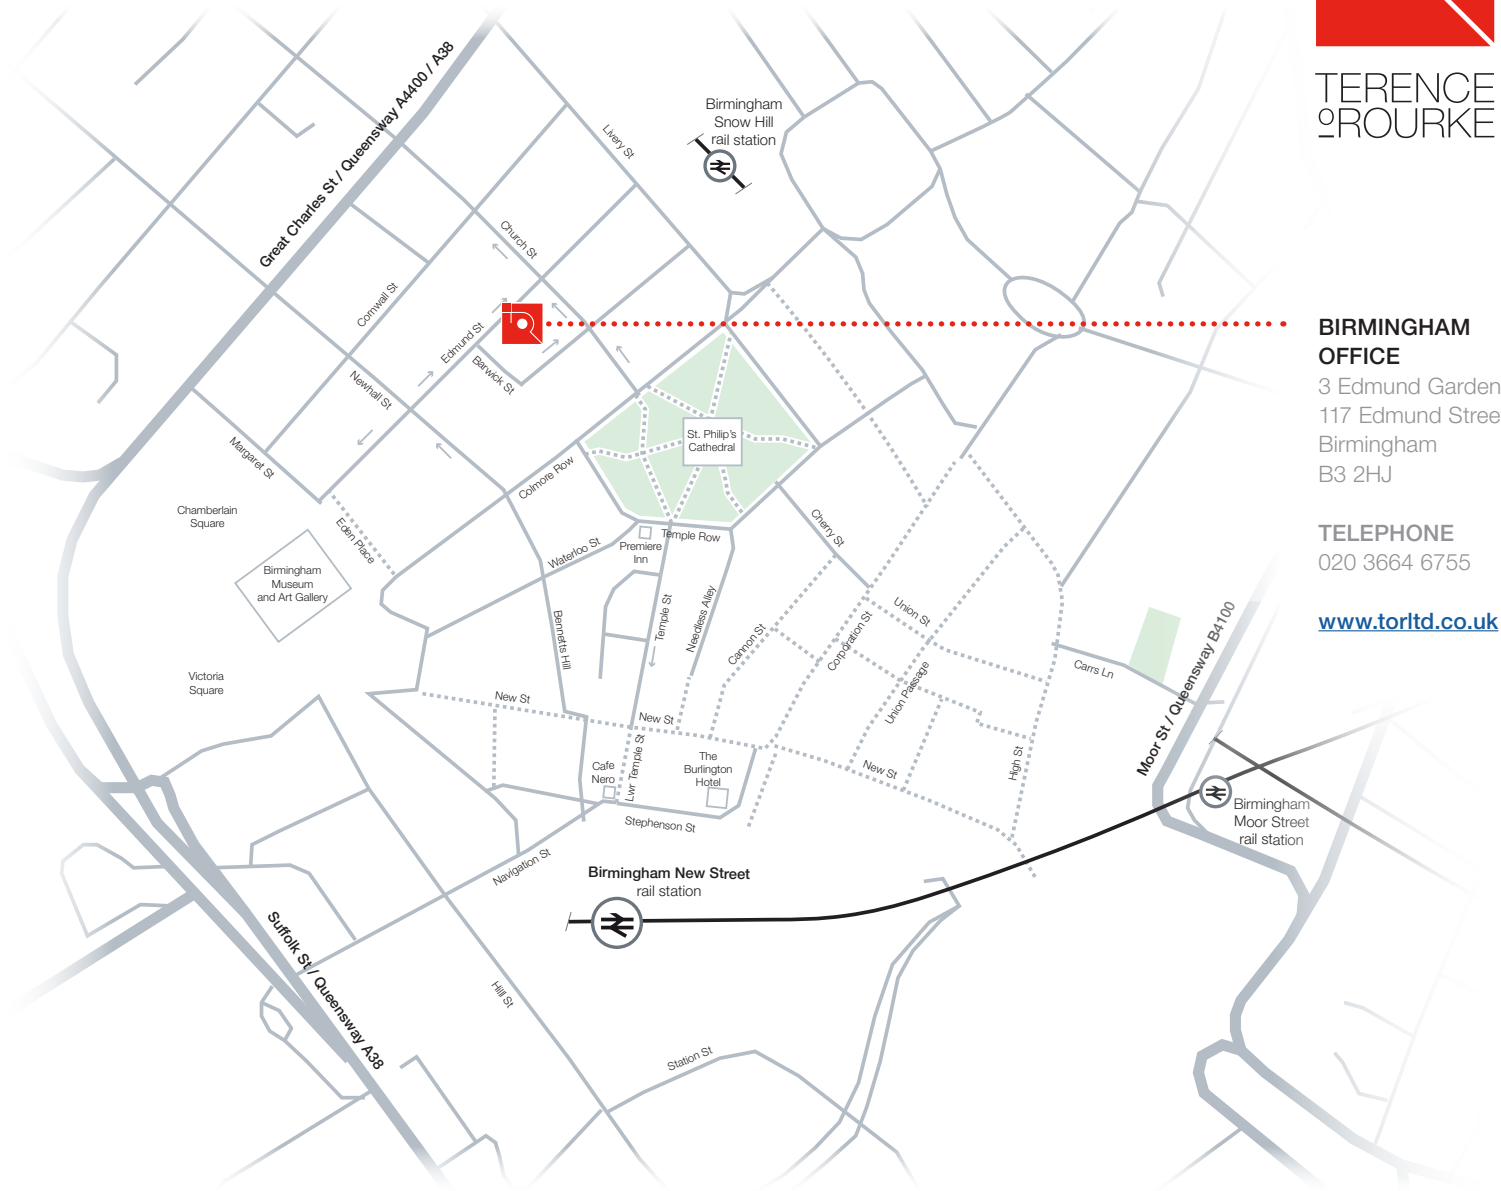

BIRMINGHAM OFFICE LOCATION MAP

TERENCE
O'ROURKE

BIRMINGHAM OFFICE

3 Edmund Gardens
117 Edmund Street
Birmingham
B3 2HJ

TELEPHONE
020 3664 6755

www.torltd.co.uk

TERENCE O'ROURKE WEST MIDLANDS CONTACT:
Neil Trollope - neil.trollope@torltd.co.uk

By train:

10 mins walk from
Birmingham New Street
rail station

By tram:

<https://westmidlandsmetro.com/>

Journey planner:

<https://journeyplanner.networkwestmidlands.com/>

City centre travel tickets:

www.plusbus.info