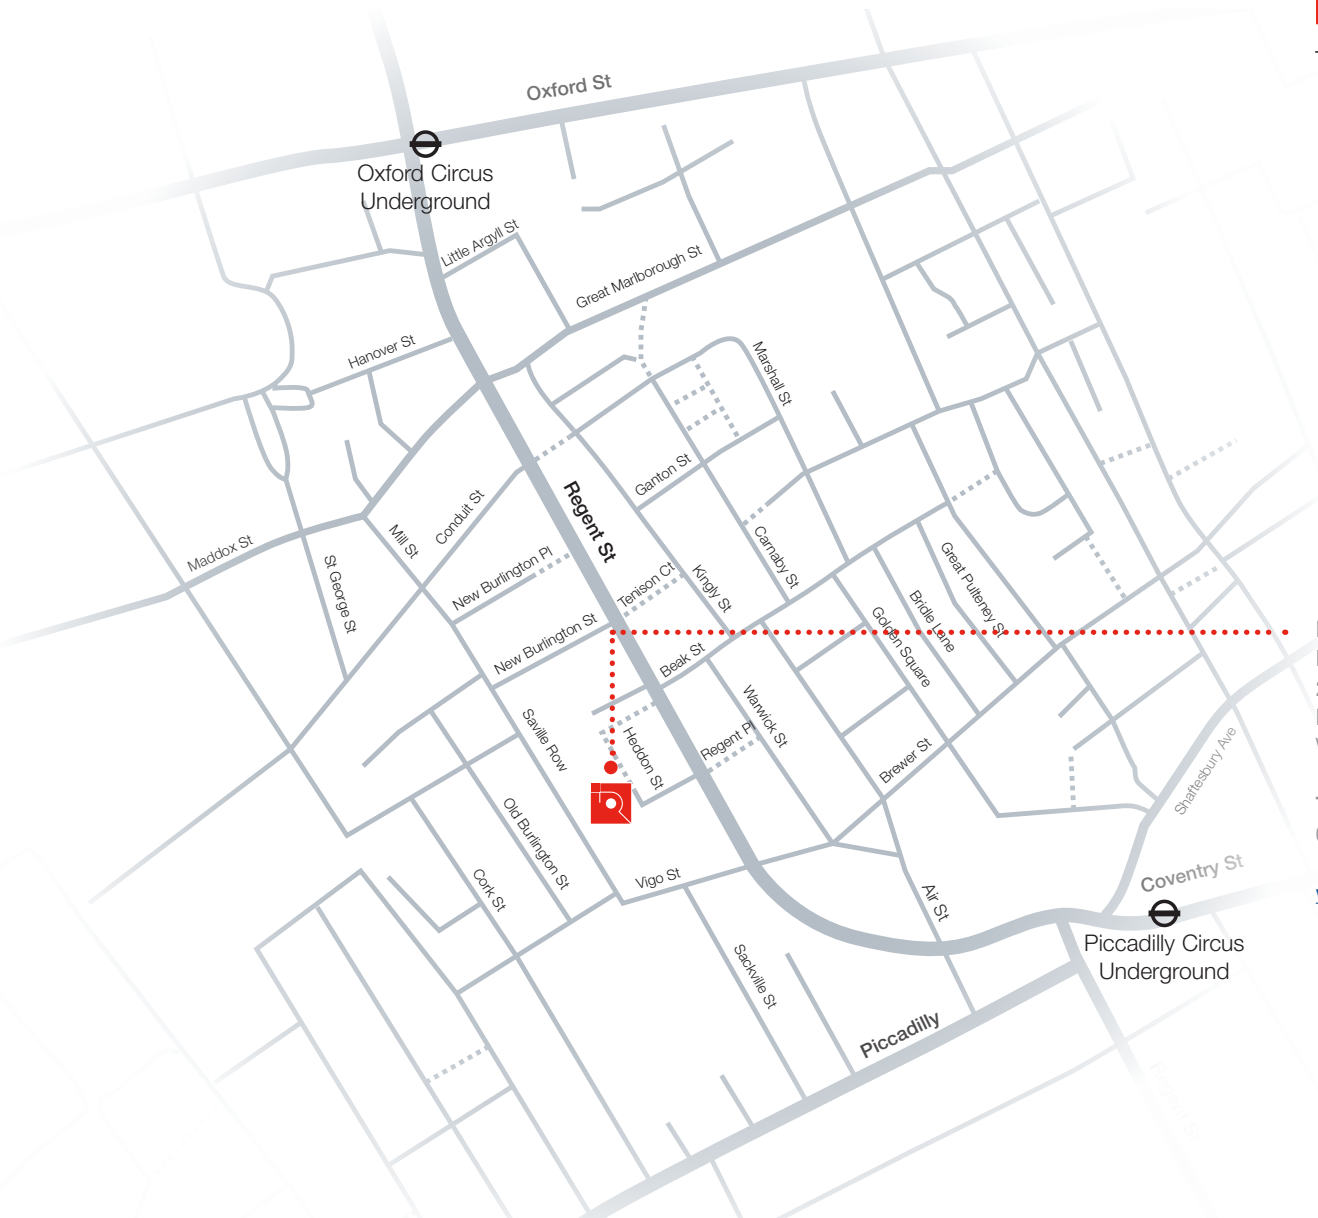

LONDON OFFICE LOCATION MAP

TERENCE
O'ROURKE

LONDON OFFICE
Fourth Floor
23 Heddon Street
London
W1B 4BQ

TELEPHONE
020 3664 6755

www.torltd.co.uk

By London Underground (Tube):

Nearest underground stations in order are:

- Piccadilly Circus
(Zone 1 - Bakerloo / Piccadilly Line)
- Oxford Circus
(Zone 1 - Bakerloo / Central / Victoria Line)

Transport for London

www.tfl.gov.uk

23 Heddon Street