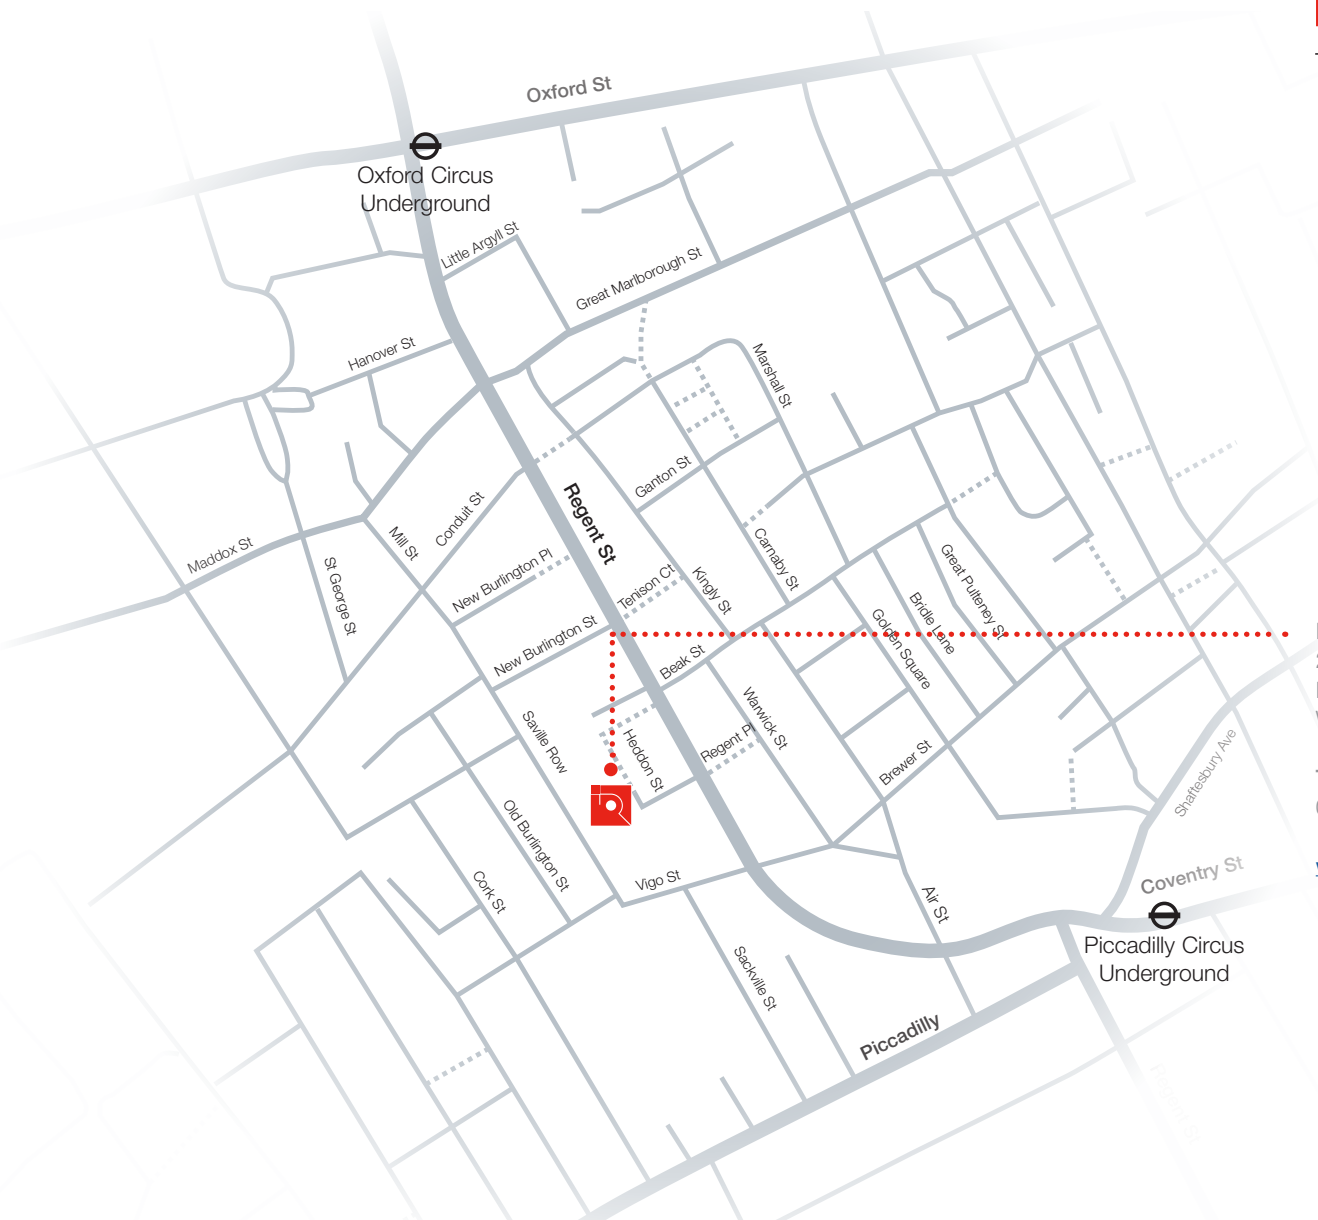

LONDON OFFICE LOCATION MAP

TERENCE
O'ROURKE

LONDON OFFICE
23 Heddon Street
London
W1B 4BQ

TELEPHONE
020 3664 6755

www.torltd.co.uk

By London Underground (Tube):

Nearest underground stations in order are:

- Piccadilly Circus
(Zone 1 - Bakerloo / Piccadilly Line)
- Oxford Circus
(Zone 1 - Bakerloo / Central / Victoria Line)

Transport for London

www.tfl.gov.uk

23 Heddon Street